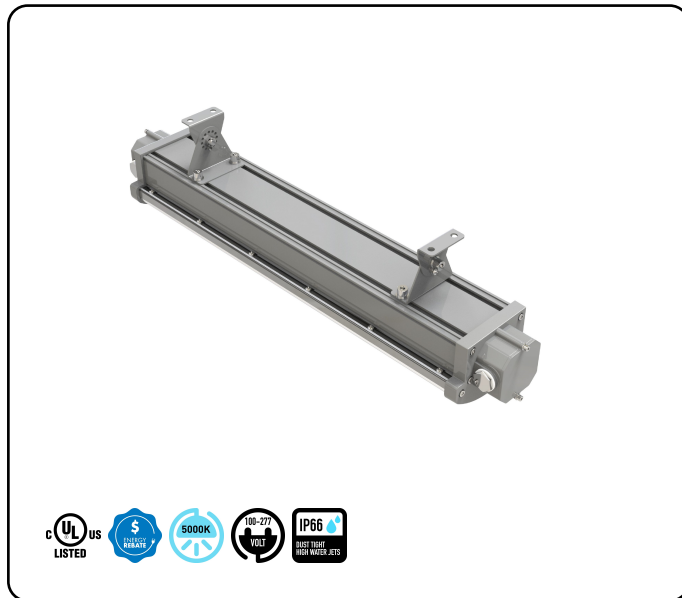

## 40 Watt 2 Foot Low Profile Explosion Proof LED Linear Light | 5600 Lumens

## 60 Watt 4 Foot Low Profile Explosion Proof Linear LED Light | 8400 Lumens