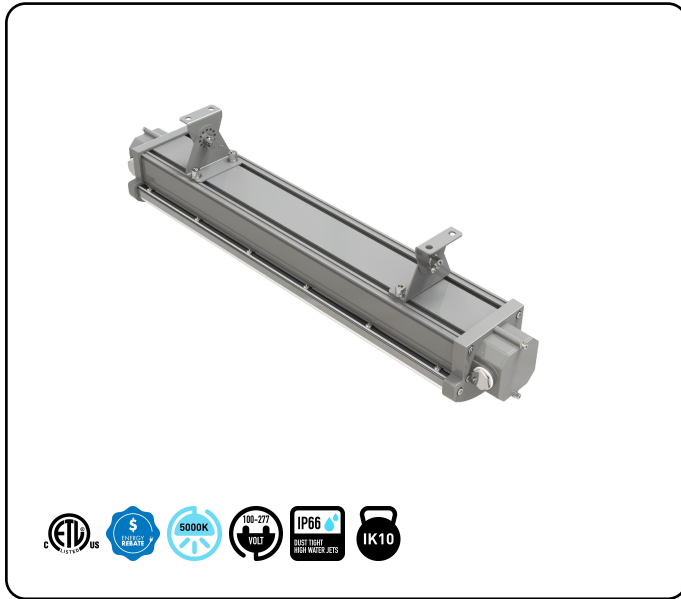

80 Watt 4 Foot Low Profile Explosion Proof Linear LED Light | 11200 Lumens

Product Details

SKU: MLLG-LED-EXPLF4-80-50-C1D2-V2

Web ID: 2014

Key Features: Wattage: 80 - Lumens: 11200 - Lumens Per Watt: 140 - Replaces: 250 Watt Metal Halide - Voltage: 100V-277V - Expl Rating: Class 1 Division 2 or Class 2 Division 2 - Color Temperature: 5000K - CRI: 70 - Dimming: 1-10V - Beam Angles: 120 - Lifespan: 50 000 (L70) hours - Mounting: Bracket or Surface or Wall - Fixture Color: Gray - Frequency: 50-60Hz - Power Factor: .95 - THD: 10%

Durable Construction: Housing: Copper Free Aluminum - IP Rating: IP66 - IK Rating: IK10 - Operating Temperature: -40 F to 140 F - Certifications: ETL | Rebate Eligible - Warranty: 5 years

Features/Accessories: Explosion Proof C1D2 - Dimming: 1-10V

Measurements: Dimensions: 47 in X 4.7 in X 9.5 in - Weight: 20 lbs

Notes: Class 1 Division 2 Group B C D - Class 2 Division 2 Groups F G - Class 3 - Wet Locations (UL 1598 / UL1598A) - UL844 - CSA - ATEX - IECEx

Product Specifications

Watts:	80	Dimmable:	1-10V
Lumens:	11200	Beam Angle:	120 deg
Lumens/Watt:	140	Frequency:	50-60Hz
Replaces:	250 Watt Metal Halide	Power Factor:	>.95
Color Temp:	5000K	THD:	< 10%
CRI:	70+	Housing:	Copper Free Aluminum
IP Rating:	IP66	Fixture Color:	Gray
IK Rating:	IK10	Mount:	Bracket | Surface | Wall
Voltage:	100V-277V	Dimensions:	47 in X 4.7 in X 9.5 in
Operating Temp:	-40 degF to 140 degF	Weight:	20 lbs
Rated Life:	50,000 (L70) hours	Warranty:	5 years